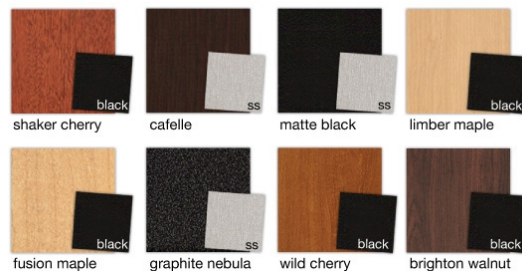

Collins ~ Neo LoBoy Shampoo Cabinet with Shampoo Bowl

---

Item# 4428-42 QSE

**Description:**

LoBoy Shampoo Cabinet with Built-in Shampoo Bowl

**Features:**

NEO LoBoy Shampoo Cabinet w/ built-in Collins CB23 Shampoo Bowl hides unsightly plumbing. Includes bowl, faucet, spray-hose, vacuum breaker, and accessories, twin access doors. Unit additionally includes tilt-out clean towel storage, and tilt-out soiled towel hamper w/ bin. Contemporary Bar-Pulls. Installed By General Contractor

**Upholstery/Color Options:**

Available in Quick Ship Laminate Colors:

**LAMINATE**

Purchasing Contact: Spa Development International

www.spadev.com • 888-474-4SDI • info@spadev.com